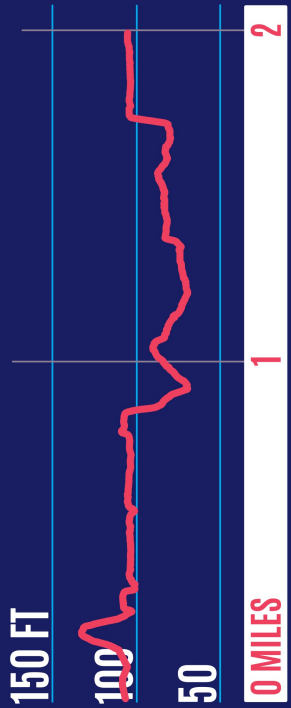

VINTON

COUNTY CROSS COUNTRY

VINTON COUNTY XC INVITATIONAL COURSE MAP

ROUTE PROFILE

3K (2.0 MI) MS COURSE